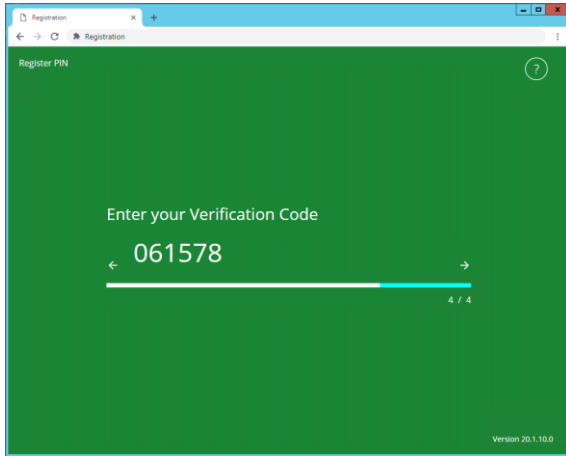

4) Enter the user verification code sent to you.