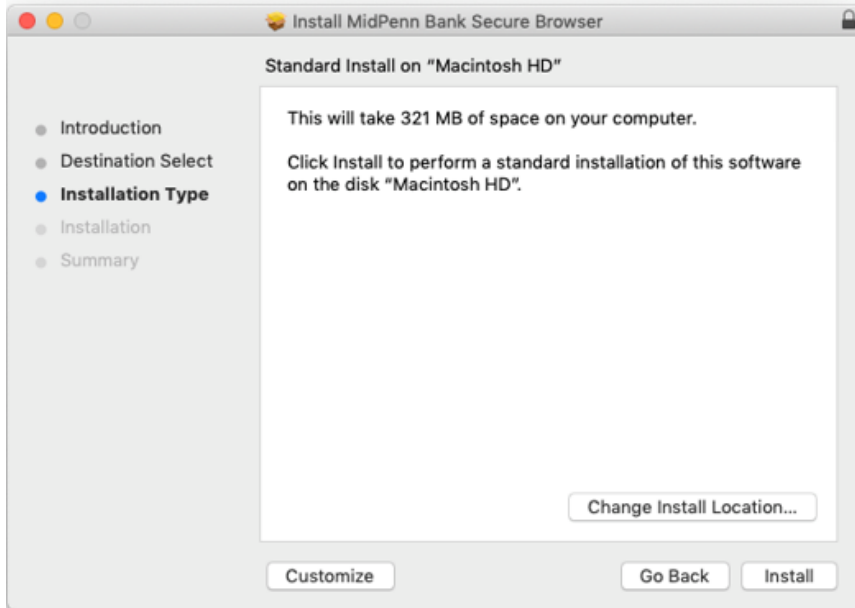

1. You may need to enter your computer credentials to install this.
   - You may need to restart your computer to complete the installation.
8) Locate the Secure Browser icon on your desktop or Finder and open it.
3. You may choose to save this to your Dock.