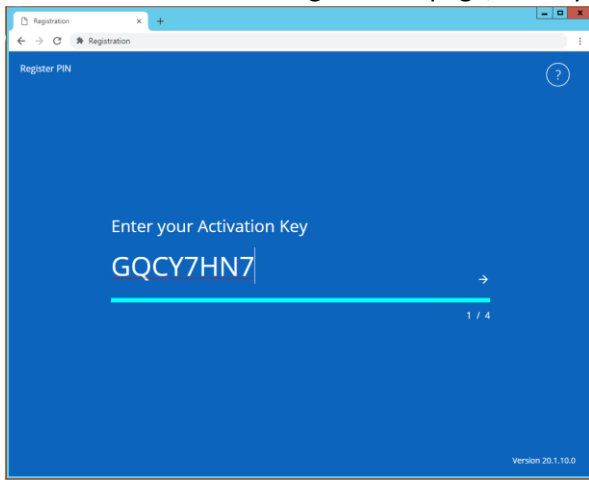

Secure Browser Activation & Sign-on

1) At the Secure Browser Register PIN page, enter your Activation Key provided by your Sr. Admin.