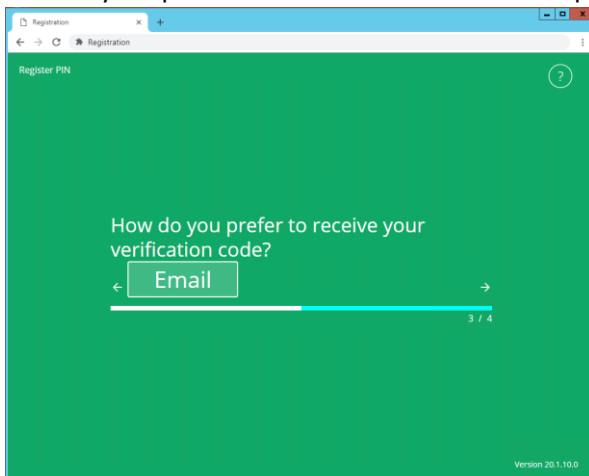

3) Choose your preferred method of verification—preset email or preset text number.