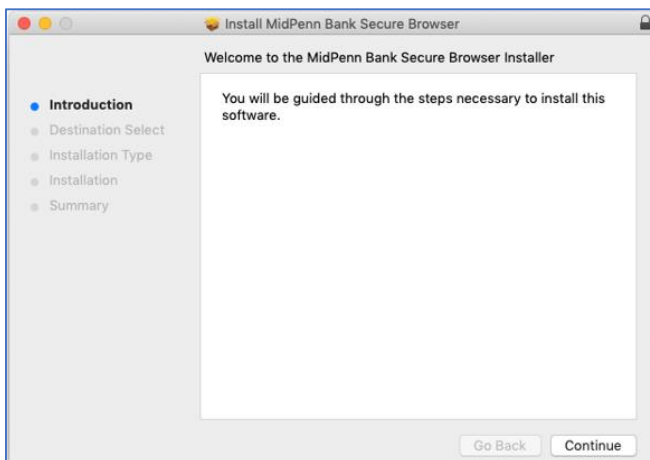

- 4) Select Save
- 5) Select Open Folder
- 6) Select Mid Penn icon

Name	Date modified	Type
 midpenn_browser64	9/30/2020 3:48 PM	Application

- 7) Run the Install Wizard
 - a. You may need to restart your computer to complete the installation
- 8) Locate the Secure Browser icon on your desktop and open it.

Welcome to Mid Penn Bank

* Company ID

* User ID

* Password

[Click here to download Mid Penn Bank Commercial Center Secure Browser](#)
[Click here to download Commercial Center Token Client](#)

- This link will automatically determine the best download based on your computer's setup.
- 4) Open Downloads Folder
 - 5) Select Mid Penn Bank Secure Browser Installer
 - 6) Select Continue