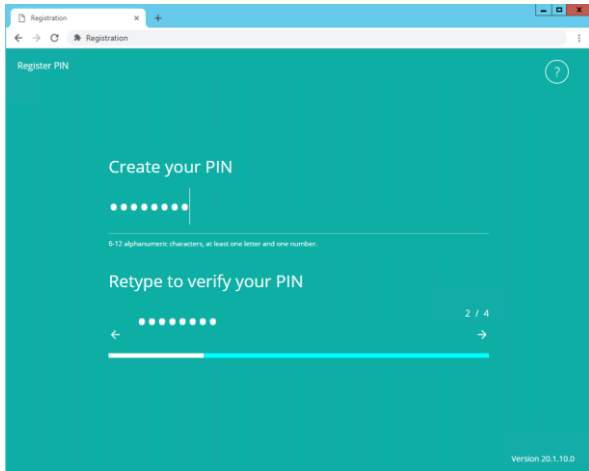

2) Create your PIN (6-12 alphanumeric characters, at least one letter and one number).